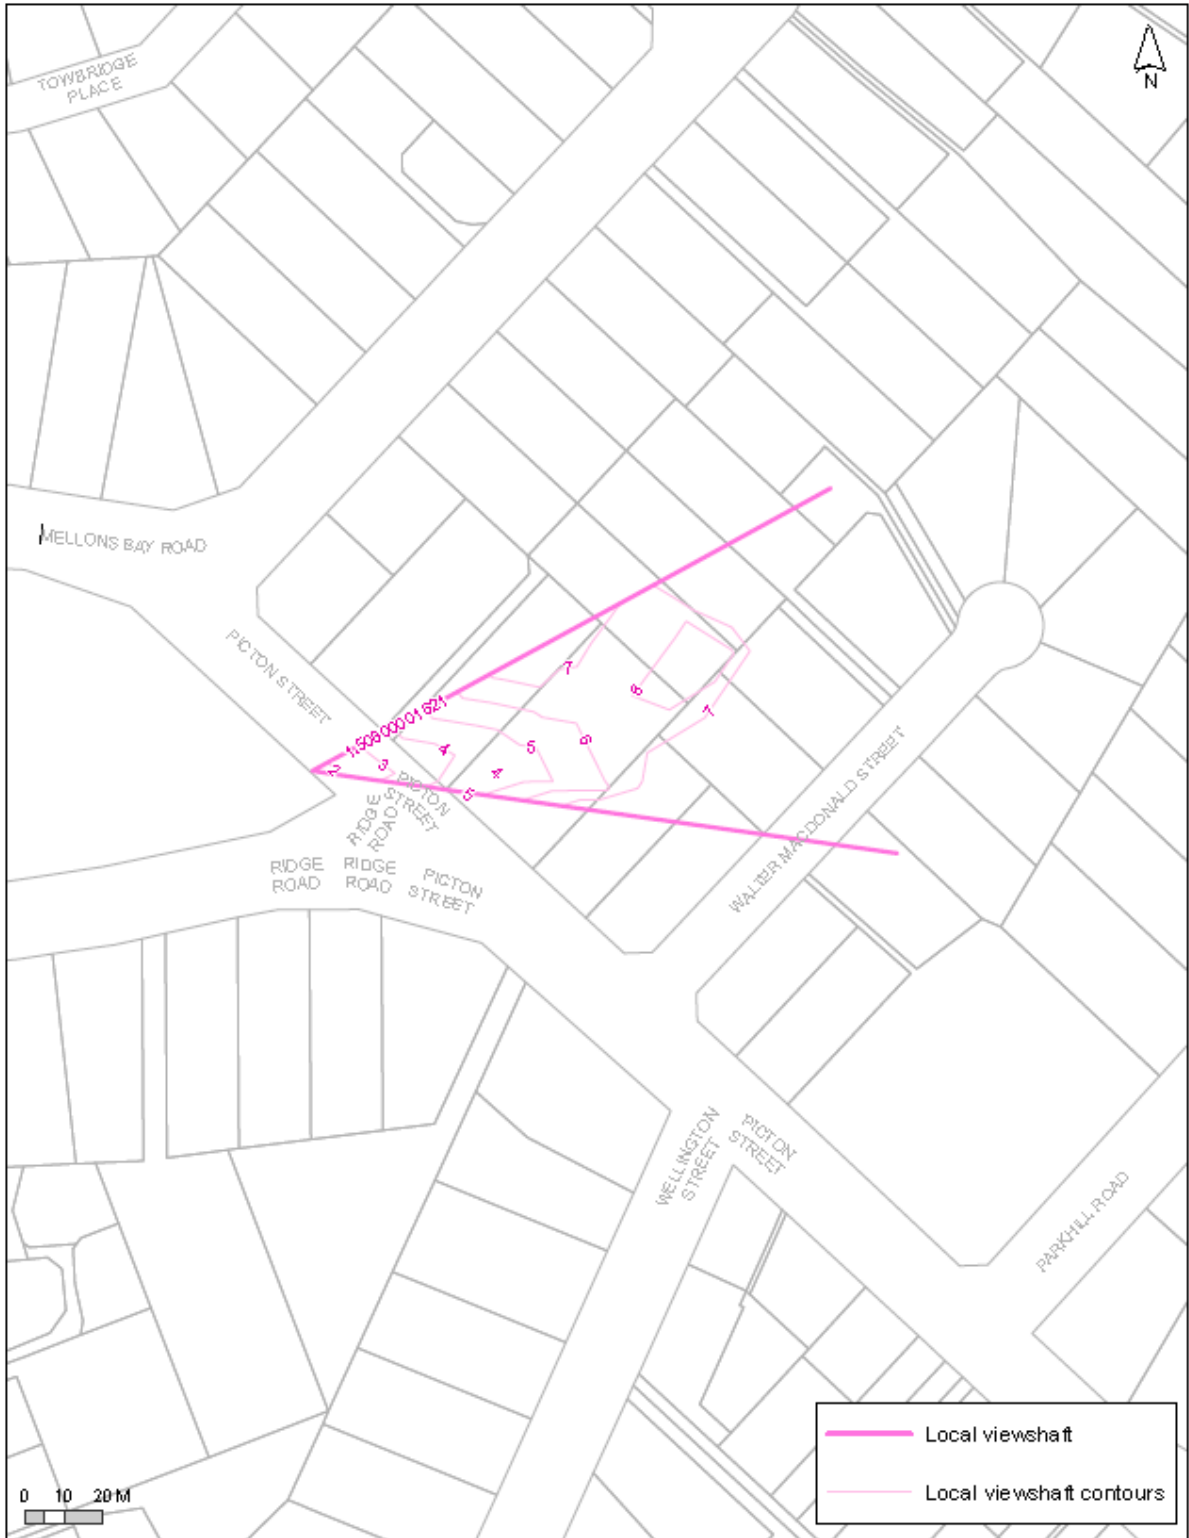

Schedule 11 Local Public View Schedule

Map 11.1 Stockade Hill Reserve, Howick looking South

Map 11.2 Selwyn Road/ The Glebe intersection

Map 11.3 Mangemangeroa Reserve, Somerville Road/ Whitford Road Intersection

Map 11.4 Mangemangeroa Reserve, Somerville Road

Map 11.5 St Johns Redoubt, Redoubt Road

Map 11.6 Queens Road, Panmure Basin

Map 11.7 Pilkington Road, Panmure Basin