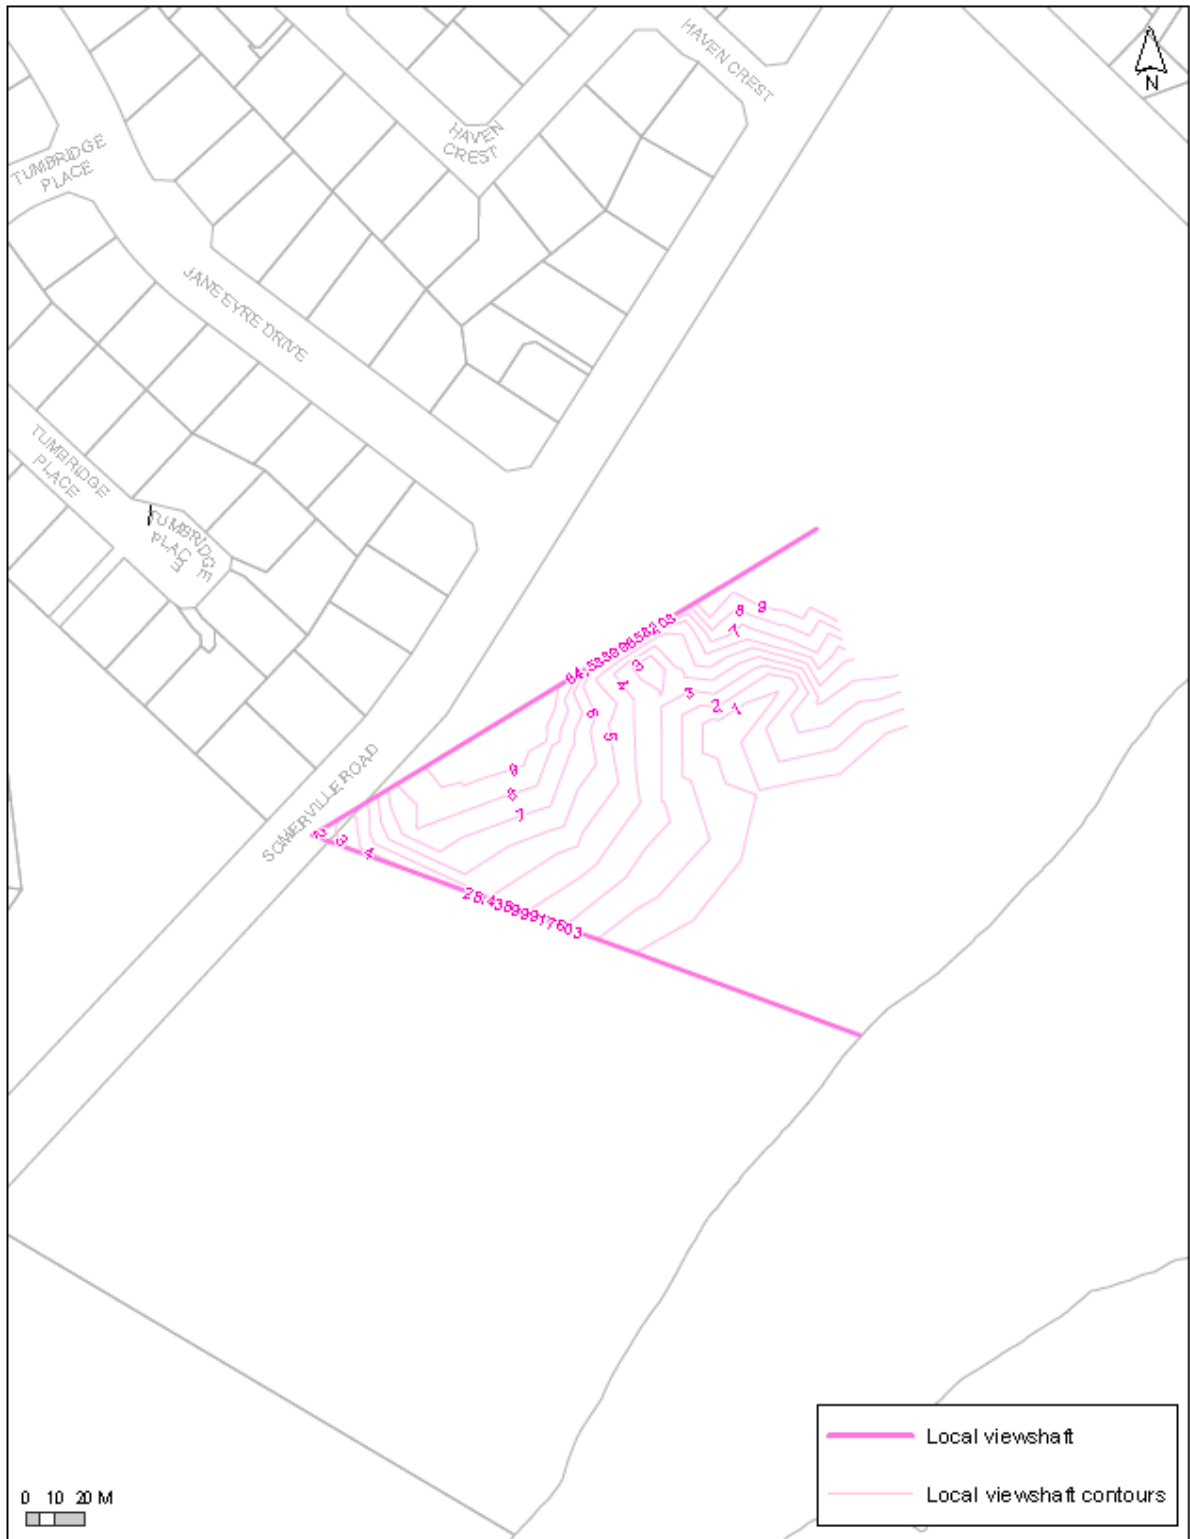

Schedule 11 Local Public View Schedule

Map 11.1 Stockade Hill Reserve, Howick looking South

Map 11.2 Selwyn Road/ The Glebe intersection

Map 11.3 Mangemangeroa Reserve, Somerville Road/ Whitford Road Intersection

Map 11.4 Mangemangeroa Reserve, Somerville Road

Map 11.5 St Johns Redoubt, Redoubt Road

Map 11.6 Queens Road, Panmure Basin

Map 11.7 Pilkington Road, Panmure Basin