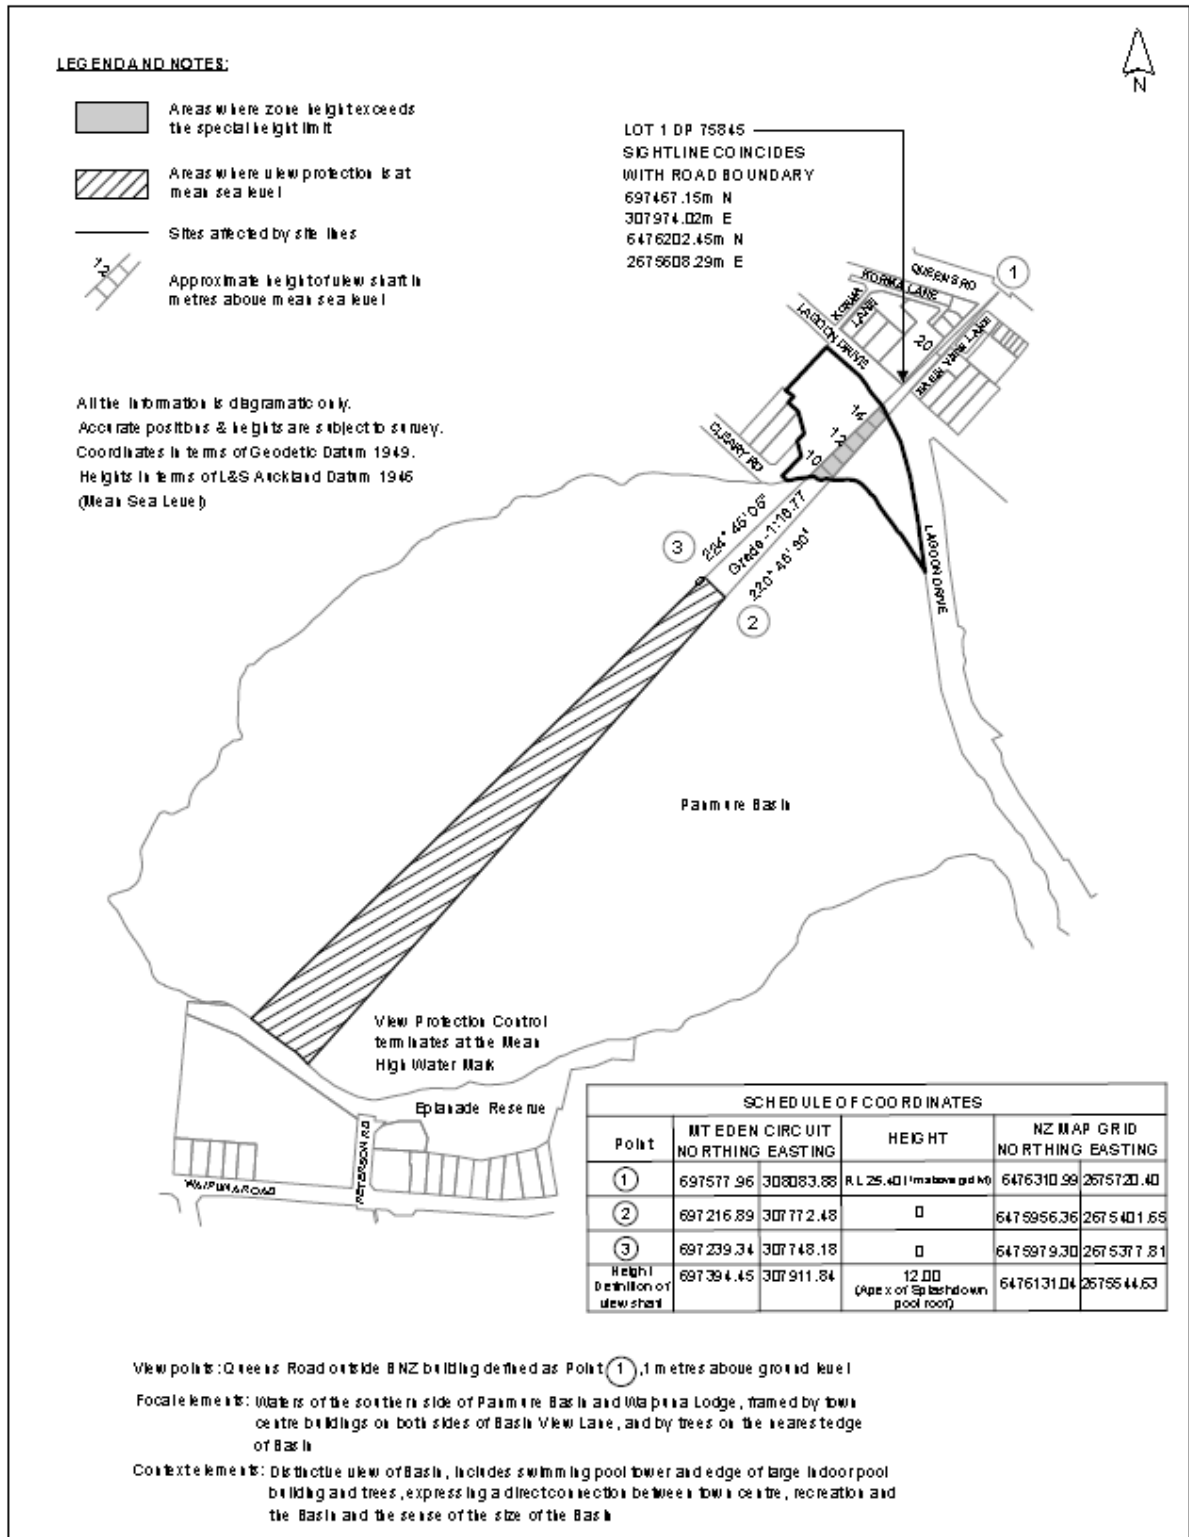

Schedule 11 Local Public View Schedule

Map 11.1 Stockade Hill Reserve, Howick looking South

Map 11.2 Selwyn Road/ The Glebe intersection

Map 11.3 Mangemangeroa Reserve, Somerville Road/ Whitford Road Intersection

Map 11.4 Mangemangeroa Reserve, Somerville Road

Map 11.5 St Johns Redoubt, Redoubt Road

Map 11.6 Queens Road, Panmure Basin

Map 11.7 Pilkington Road, Panmure Basin