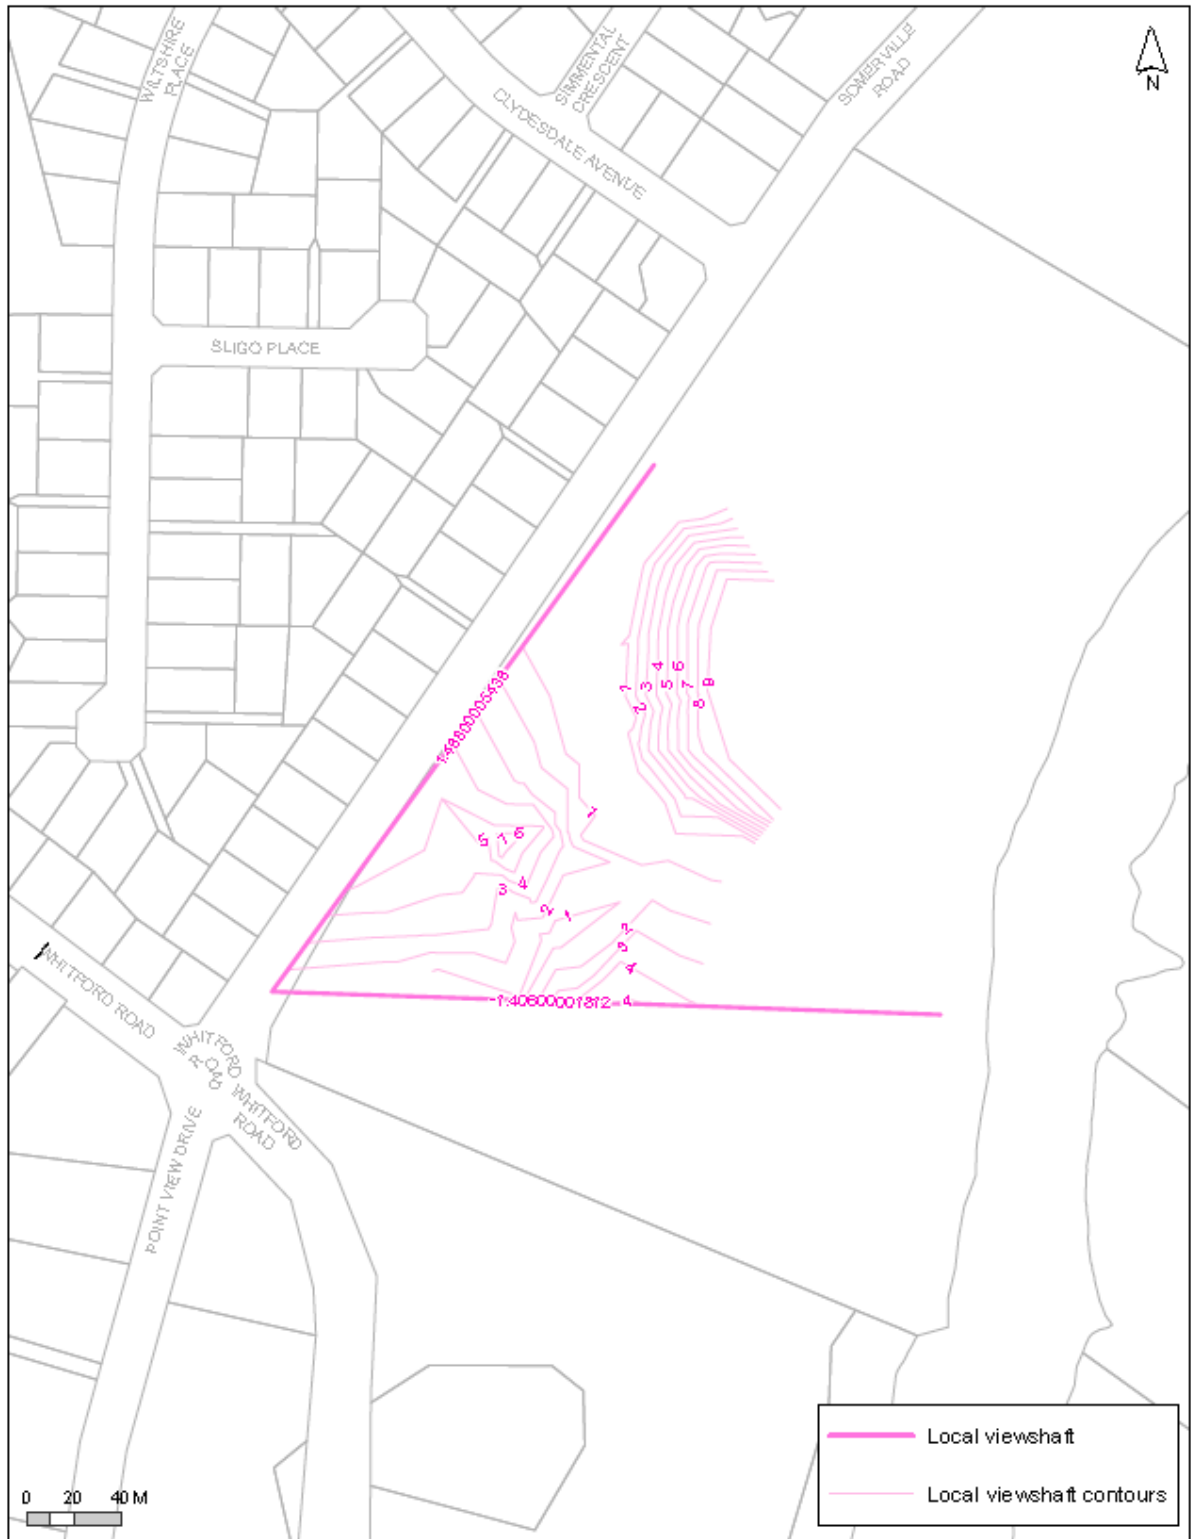

Schedule 11 Local Public View Schedule

Map 11.1 Stockade Hill Reserve, Howick looking South

Map 11.2 Selwyn Road/ The Glebe intersection

Map 11.3 Mangemangeroa Reserve, Somerville Road/ Whitford Road Intersection

Map 11.4 Mangemangeroa Reserve, Somerville Road

Map 11.5 St Johns Redoubt, Redoubt Road

Map 11.6 Queens Road, Panmure Basin

Map 11.7 Pilkington Road, Panmure Basin