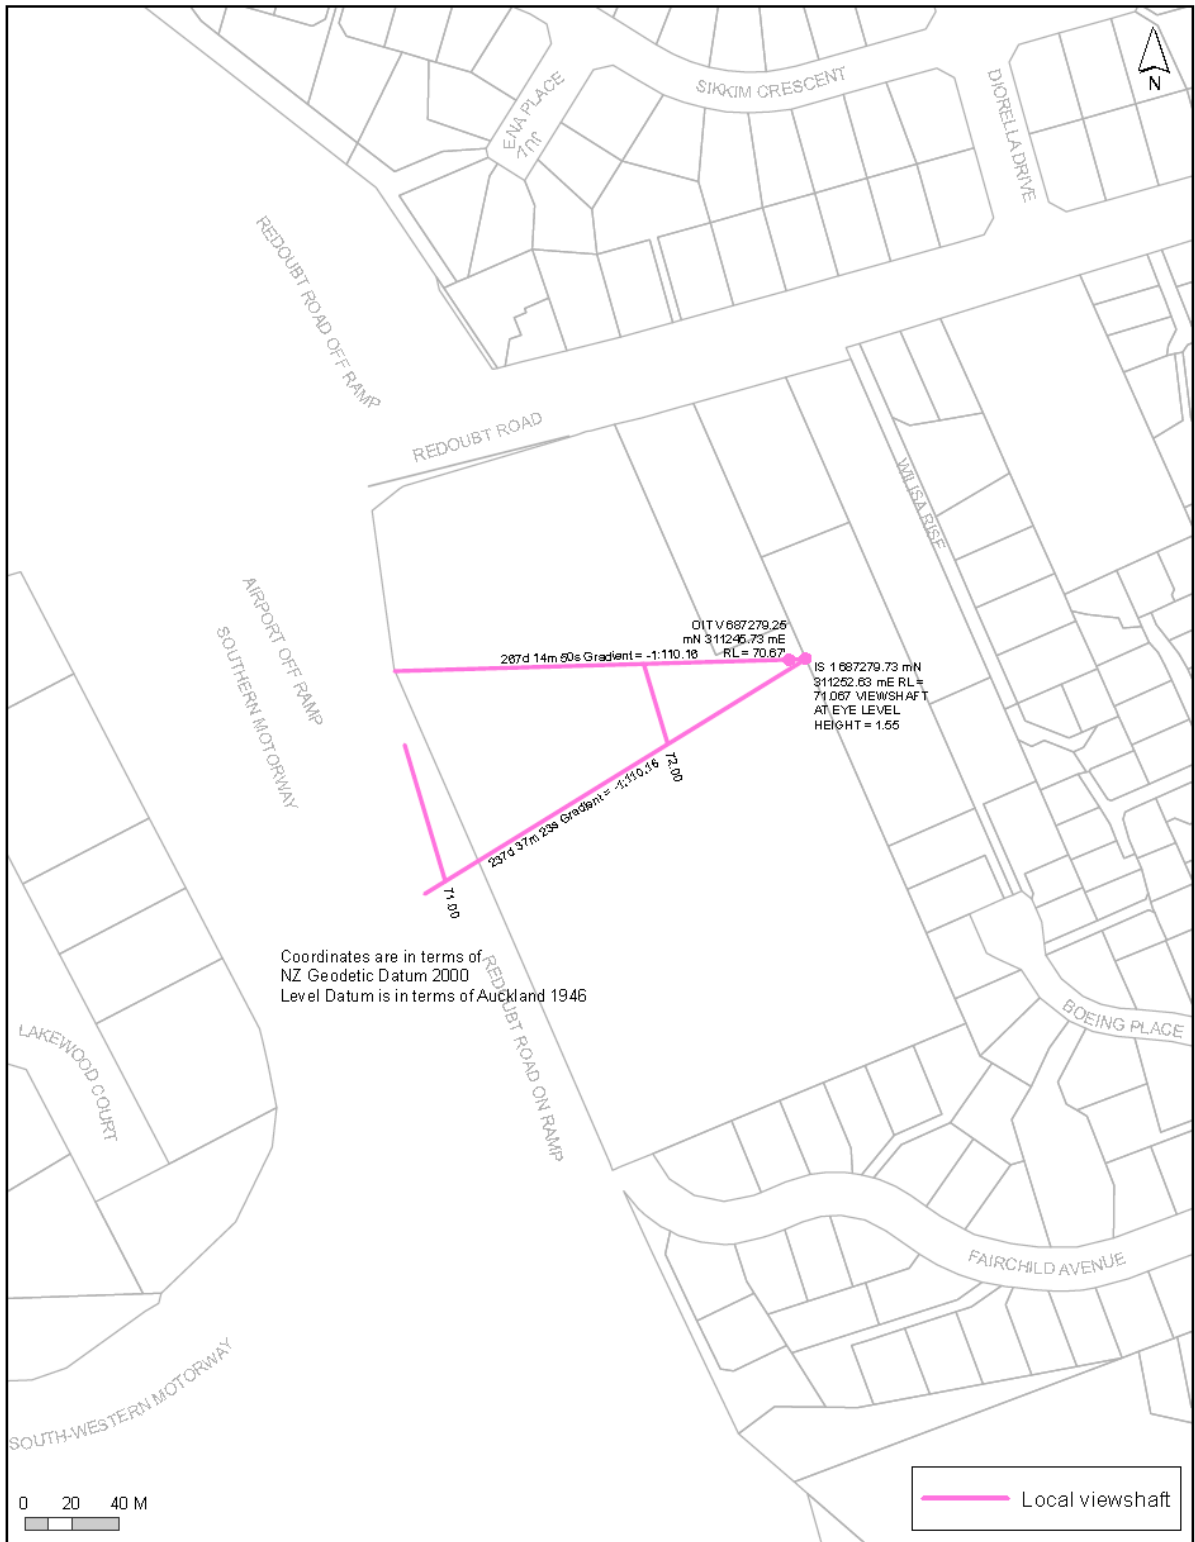

Schedule 11 Local Public View Schedule

Map 11.1 Stockade Hill Reserve, Howick looking South

Map 11.2 Selwyn Road/ The Glebe intersection

Map 11.3 Mangemangeroa Reserve, Somerville Road/ Whitford Road Intersection

Map 11.4 Mangemangeroa Reserve, Somerville Road

Map 11.5 St Johns Redoubt, Redoubt Road

Map 11.6 Queens Road, Panmure Basin

Map 11.7 Pilkington Road, Panmure Basin