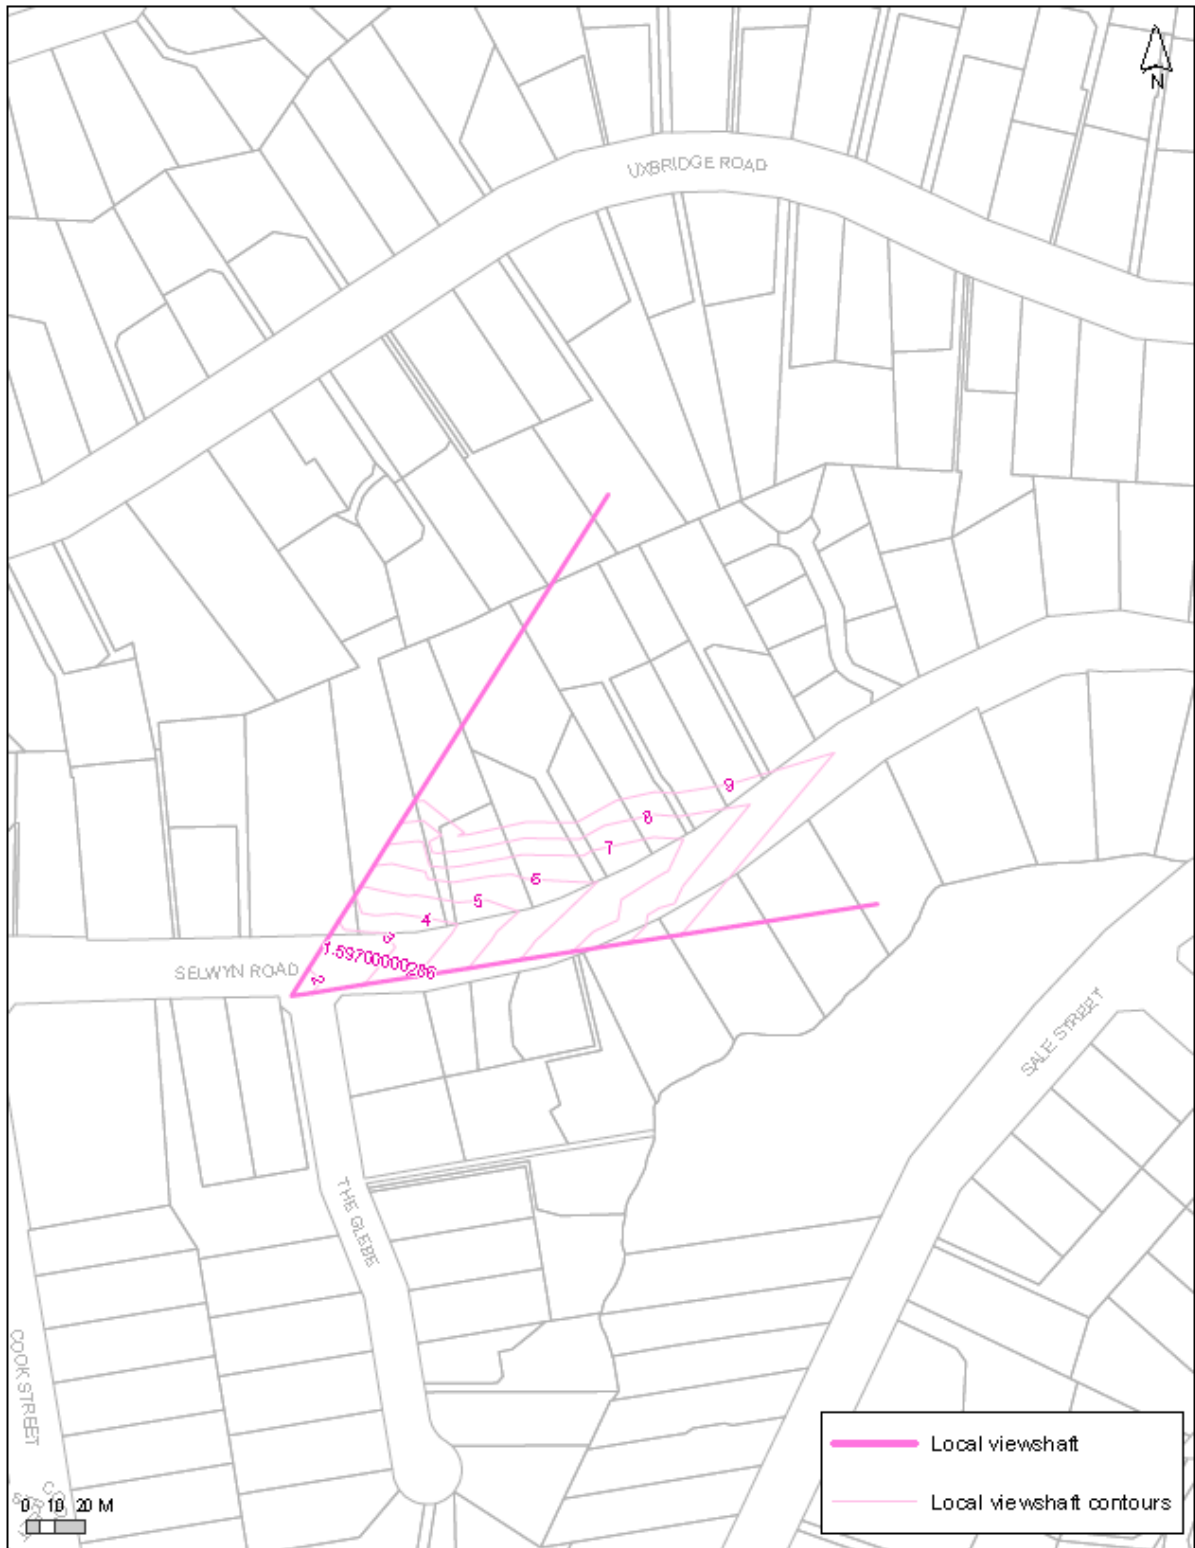

Schedule 11 Local Public View Schedule

Map 11.1 Stockade Hill Reserve, Howick looking South

Map 11.2 Selwyn Road/ The Glebe intersection

Map 11.3 Mangemangeroa Reserve, Somerville Road/ Whitford Road Intersection

Map 11.4 Mangemangeroa Reserve, Somerville Road

Map 11.5 St Johns Redoubt, Redoubt Road

Map 11.6 Queens Road, Panmure Basin

Map 11.7 Pilkington Road, Panmure Basin